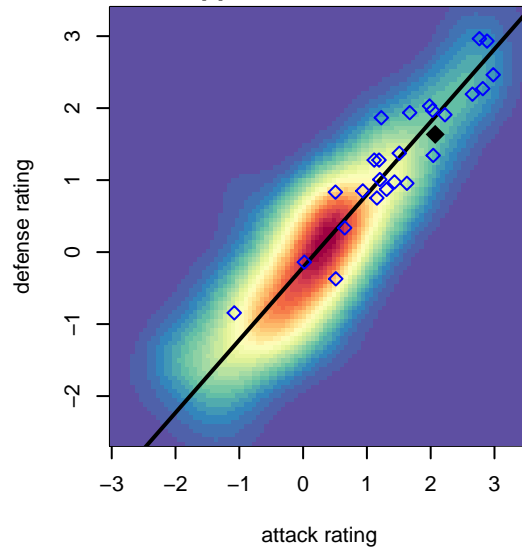

**attack and defense rating
relative to others at age
and all opponents in last 13 months**