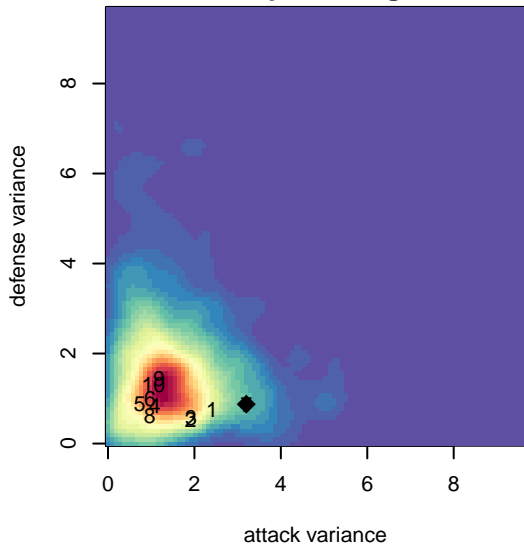

SSC Shadow A G01

Spokane SC Shadow
 Spokane, WA
 G01 total strength=1335
 attack=7.93 defense=5.13
 fall league = RCL G01 Div 2
 spr league = Win RCL G01 Div 1
 notes= Moon 2013, Philp 2014

alt names used:
 SSC Shadow Marta G01
 SSC SHADOW G01 MARTA
 SSC SHADOW G01 MARTA
 SSC Shadow G01A Moon

SSC Shadow A G01
 Dots are actual minus expected GF (blue circles) and GA (red triangles).
 Blue line is smoothed change in attack strength. Red is smoothed change in defense strength.

**attack and defense variance (black dot)
relative to other teams
and top 10 in region**