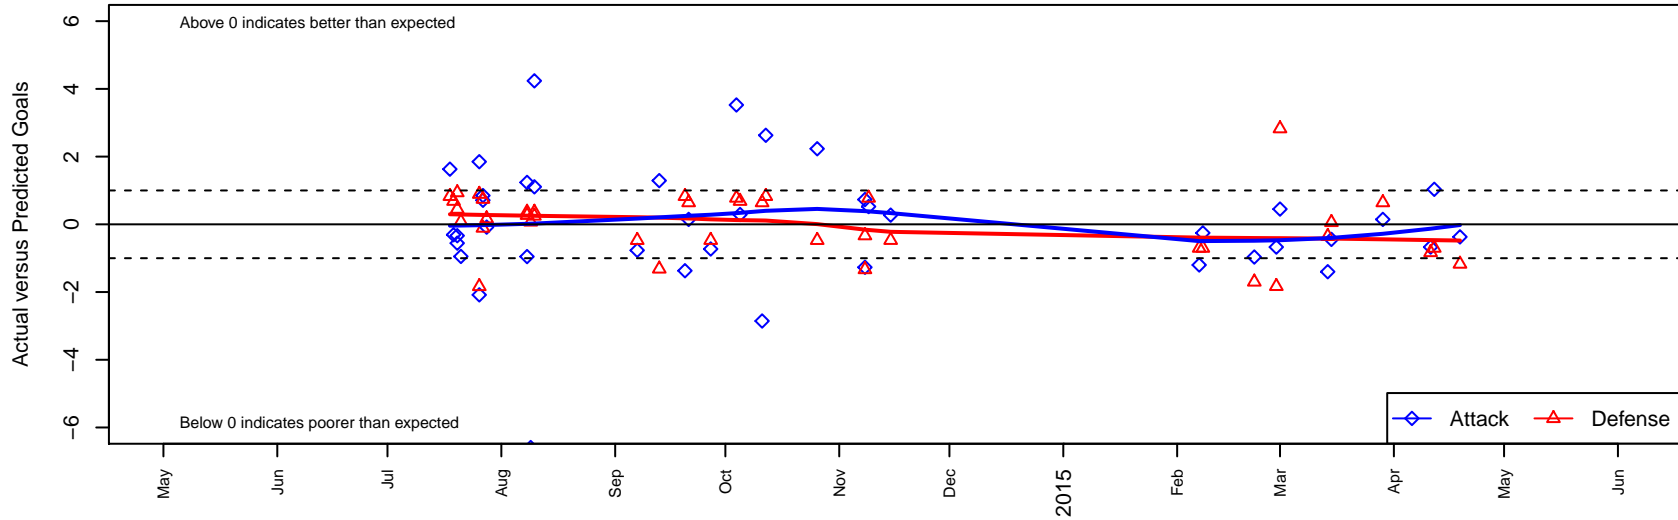

SSC Shadow A G01

Spokane SC Shadow
 Spokane, WA
 G01 total strength=1335
 attack=7.93 defense=5.13
 fall league = RCL G01 Div 2
 spr league = Win RCL G01 Div 1
 notes= Moon 2013, Philp 2014

alt names used:
 SSC Shadow Marta G01
 SSC SHADOW G01 MARTA
 SSC SHADOW G01 MARTA
 SSC Shadow G01A Moon

SSC Shadow A G01
 Dots are actual minus expected GF (blue circles) and GA (red triangles).
 Blue line is smoothed change in attack strength. Red is smoothed change in defense strength.

**attack and defense variance (black dot)
relative to other teams
and top 10 in region**