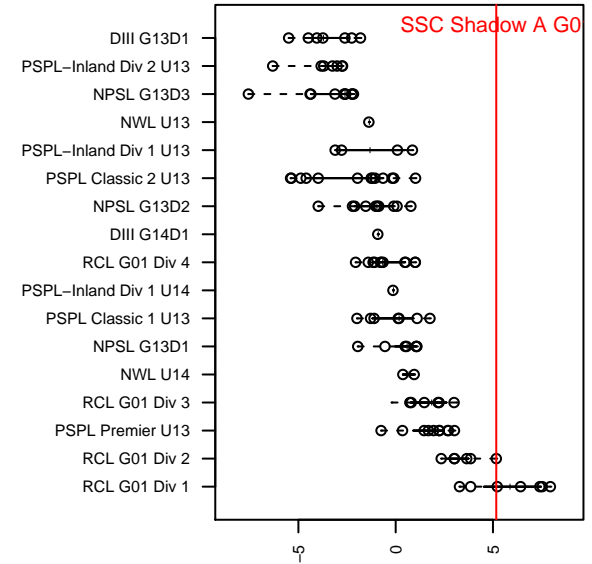

**attack and defense rating
relative to others at age
and all opponents in last 13 months**